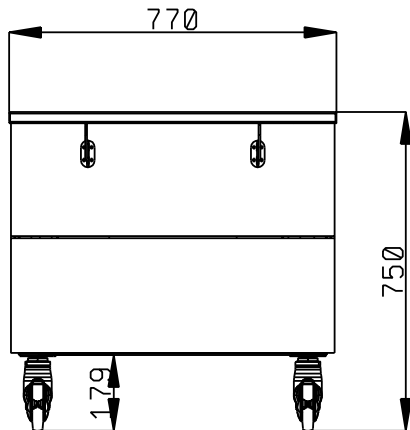

Short Form Specification

Item No. _____

Compact design, ideal for space saving environments. AISI 304 Foldable tray sliders on long sides. Unit mounted on 125 mm wheels 2 swivel and 2 with brakes. Top provides ample displaying or workspace surface. Soft closing doors on operator side. Underneath ambient cupboard with doors. Sturdy body construction with laminated panelings on 4 sides. 750mm worktop height.

Main Features

- Perfect compact design makes it ideal for space saving environments.
- CB and CE certified by a third party notified body.
- Soft closing doors on operator side.
- Available options with online configurator: colors, tray sliders, overshelves, feet/wheels with desired diameter, height 750mm for kids.
- Top provides ample displaying or workspace surface.
- Optional plinth can be installed to cover the feet or the wheels.
- AISI 304 Tray slider in flush mounted stainless steel is installed on long sides and they can also be folded down to facilitate passage of the units through doorways.
- Ideal for servery lines without an operator.
- Unit mounted on 125 mm wheels 2 swivel and 2 with brakes.
- Food introduced at the correct temperature maintains its core temperature according to Afnor Standards.
- Available dimensions: 1, 2, 3, 4 GN.
- Thanks to the sleek, minimalist glass structure, food and dust does not get trapped and the cleaning is made easier.

Construction

- Top in AISI 304.
- Sturdy construction with laminated panelings on 4 sides.

APPROVAL: _____

Front

Side

Top

Key Information:

N° of doors:	1
322070 (F00N2KW00S)	
External dimensions, Width:	770 mm
External dimensions, Depth:	1180 mm
External dimensions, Height:	750 mm
Net weight:	64 kg
Shipping height:	780 mm
Shipping width:	490 mm
Shipping depth:	899 mm
Shipping volume:	0.34 m ³