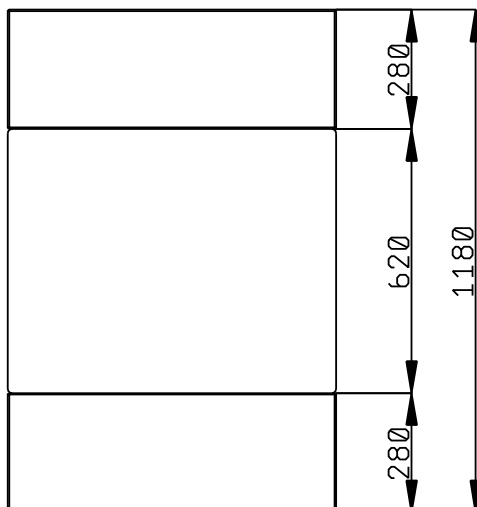

Construction

- Top in AISI 304.
- Sturdy construction with laminated panelings on 4 sides.

APPROVAL: _____

Front

Side

Top

Key Information:

N° of doors:	1
322070 (F00N2KW00S)	
External dimensions, Width:	770 mm
External dimensions, Depth:	1180 mm
External dimensions, Height:	750 mm
Net weight:	64 kg
Shipping height:	780 mm
Shipping width:	490 mm
Shipping depth:	899 mm
Shipping volume:	0.34 m ³